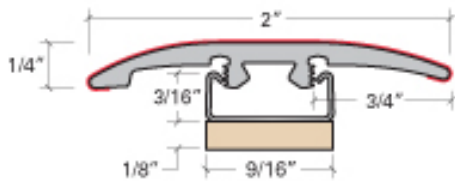

LVP/LVT Trim Specifications

Newport, New Castle, Chatham, Sarasota, Easy Street

comes with 1 shim

Florence Plus/ XL, Hampton, Venti

comes with 2 shims

94" Length

Slim Trim

Slim Cap