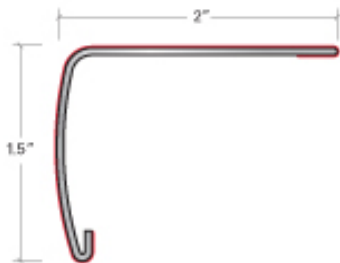

VersaEdge Extra Tall