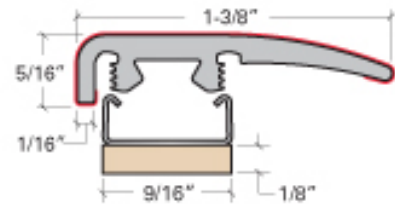

LVP/LVT Trim Specifications

Newport, New Castle, Chatham, Sarasota, Easy Street

comes with 1 shim

Florence Plus/ XL, Hampton, Venti

comes with 2 shims

94" Length

Slim Trim

Slim Cap