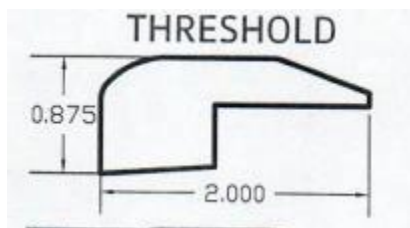

3/4" Wood Trim Specifications

Carrabelle, Sanibel, Saybrook, Townsend, Old
River, TN Ridge Trim Measurements

78" Length

Reducer

T-Mold

Threshold

Stair Nose