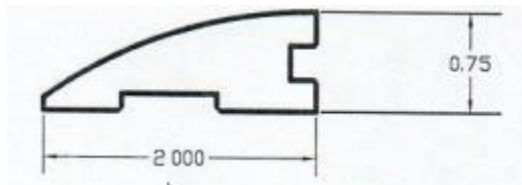

3/4" Wood Trim Specifications

Carrabelle, Sanibel, Saybrook, Townsend, Old
River, TN Ridge Trim Measurements

78" Length

Reducer

T-Mold

Threshold

Stair Nose