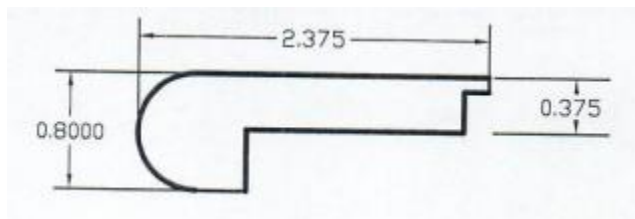

# 3/8" Wood Trim Specifications

Davenport, Summerland, Fleetwood, Grand Haven, Santa Cruz, Stanbridge, Laguna

## Trim Measurements

78" Length

Stair Nose

Reducer

Threshold