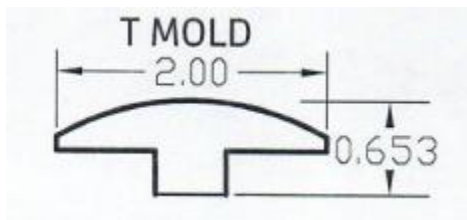

# 3/8" Wood Trim Specifications

Davenport, Summerland, Fleetwood, Grand Haven, Santa Cruz, Stanbridge, Laguna

## Trim Measurements

78" Length

Stair Nose

Reducer

Threshold