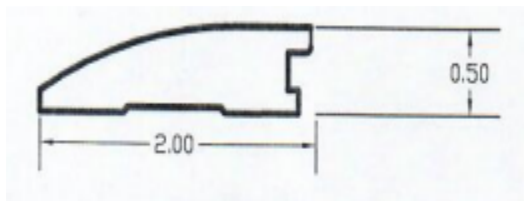

½" Wood Trim Specifications

Southampton, Sorrento, Francisco, Monterey
Trim Measurements

78" Length

Reducer

T-Mold

Stair Nose

Threshold