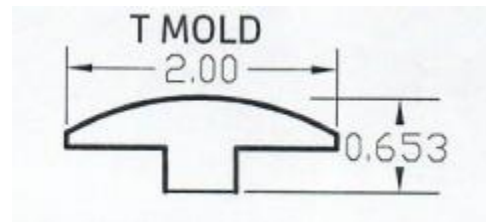

½" Wood Trim Specifications

Southampton, Sorrento, Francisco, Monterey
Trim Measurements

78" Length

Reducer

T-Mold

Stair Nose

Threshold