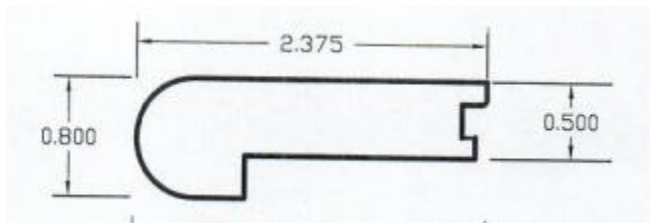

½" Wood Trim Specifications

Southampton, Sorrento, Francisco, Monterey
Trim Measurements

78" Length

Reducer

T-Mold

Stair Nose

Threshold